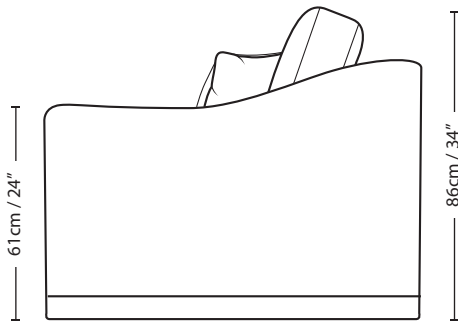

# 5th AVENUE

3.5 SEATER

21cm / 8.5"      193cm / 76"      21cm / 8.5"

61cm / 24"

86cm / 34"

49cm / 19"

74cm / 29"

235cm / 93"

Overall Height 86cm / 34"	Overall Width 235cm / 93"	Overall Depth 104cm / 41"	Arm Height 61cm / 24"	Back Height of Frame 74cm / 29"	Seat Height 49cm / 19"	Arm Width 21cm / 8.5"	Inside Width Arm to Arm 193cm / 76"	Seat Depth to Cushions 63cm / 25"	Seat Depth no Cushions 79cm / 31"
------------------------------	------------------------------	------------------------------	--------------------------	------------------------------------	---------------------------	--------------------------	--	--------------------------------------	--------------------------------------

Seating sizes vary to a great extent and particularly wherever there are soft cushions involved, this is magnified with front of seat to back cushion depths, whilst formal back cushions will vary with age and plumping. It is essential to note that scatter back cushion depths will adjust from which point you measure, overtime and with plumping, the accurate measurement does not exist as it will resize each and every time you enjoy its comfort.